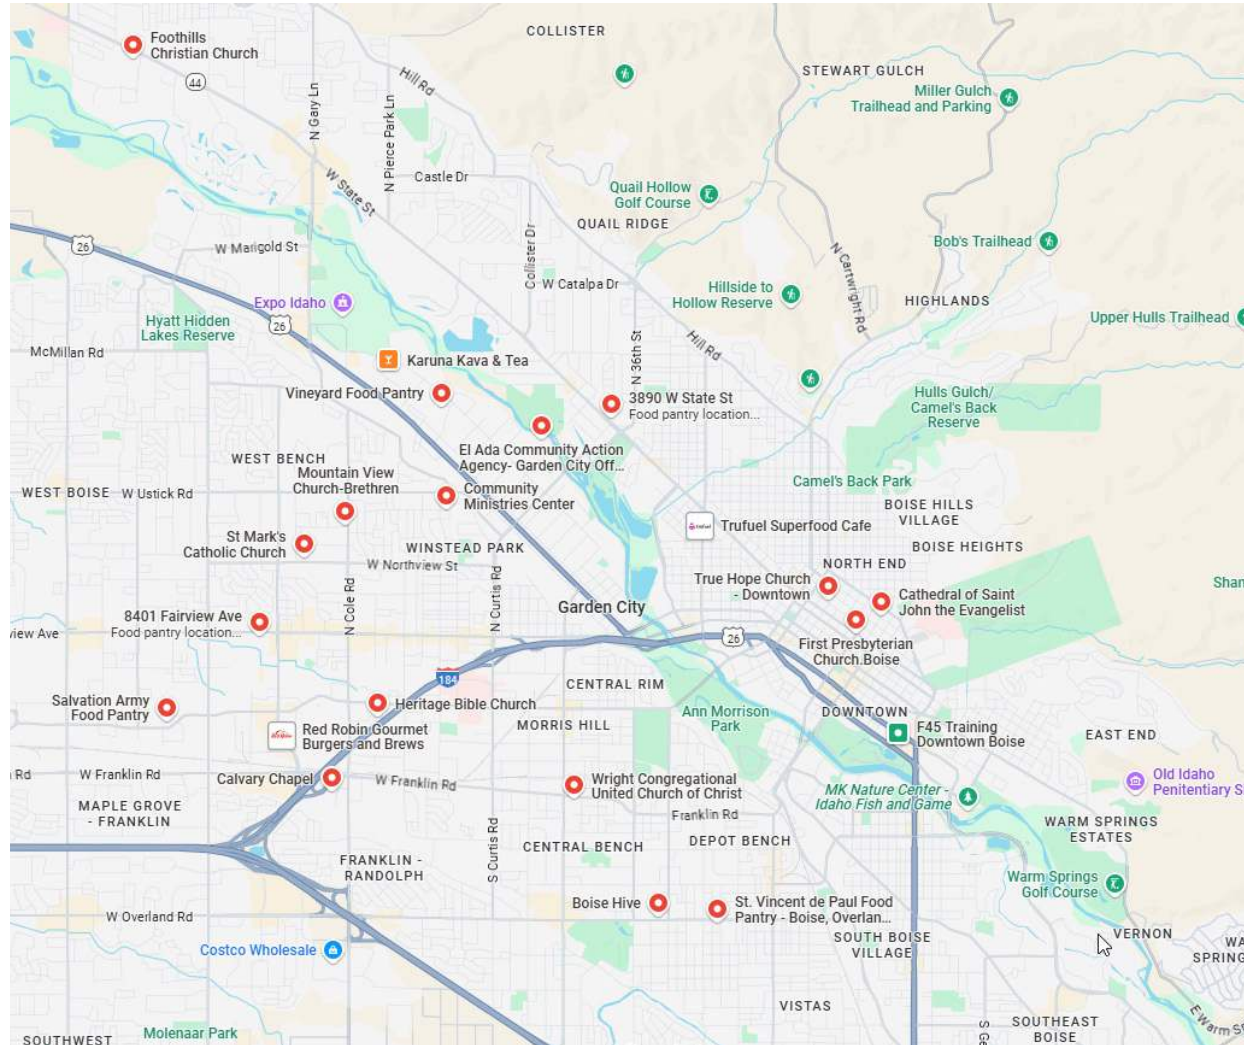

FOOD PANTRY LOCATIONS

BOISE HIVE COMMUNITY CENTER FOOD PANTRY

3907 Custer Dr. | 208-344-4994

CALVARY CHAPEL

123 S. Auto Dr. | 208-321-7440

CATHEDRAL OF ST. JOHN

775 N. 8th St. | 208-342-3511

CITY HOPE

8401 W. Fairview | 208-376-7272

COMMUNITY MINISTRIES

3000 N. Esquire | 208-378-7774

EL-ADA COMMUNITY

701 E. 44th St. | 208-377-0700

FIRST PRESBYTERIAN

950 W. State St. | 208-345-3441

FOOTHILLS CHRISTIAN

9655 W. State St. | 208-853-0011

HERITAGE BIBLE CHURCH

7071 W. Emerald St. | 208-761-0280

MOUNTAIN VIEW CHURCH

2823 N. Cole Rd. | 208-375-0604

SALVATION ARMY

9492 W. Emerald | 208-433-4423

ST. MARK'S CATHOLIC

7960 Northview | 208-327-0345

ST. MARY'S

3890 W. State St. | 208-345-2734

ST. VINCENT DE PAUL

3209 W. Overland | 208-333-1460

TRUE HOPE

607 N. 13th St. | 208-344-7809

VINEYARD

4950 N. Bradley | 208-377-1477

WRIGHT UCC

4821 W. Franklin | 208-343-0292